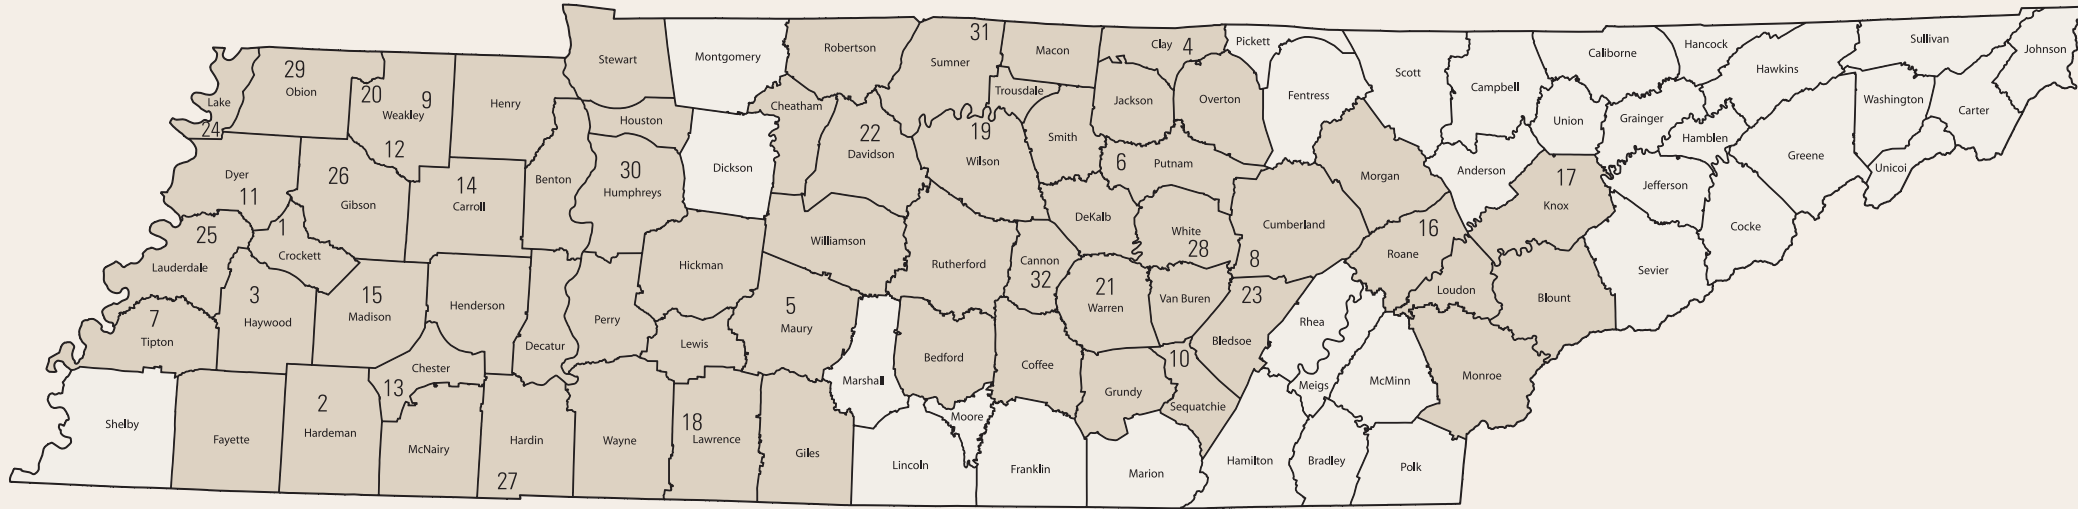

TENNESSEE COUNTIES COVERAGE AREA MAP

Providing the best home health and private duty care in Tennessee.

With Offices In The Following Cities:

Alamo	Greenfield	Pikeville
Bolivar	Henderson	Ridgely
Brownsville	Huntingdon*	Ripley
Celina	Jackson*	Rutherford
Columbia*	Kingston	Savannah
Cookeville*	Knoxville*	Sparta
Covington	Lawrenceburg	Union City
Crossville	Lebanon	Waverly
Dresden	Martin*	Westmoreland
Dunlap	McMinnville*	Woodbury
Dyersburg	Nashville*	

*Private Duty Location

Serving The Following Tennessee Counties:

Bedford	Fayette	Lawrence	Sequatchie
Benton	Gibson	Lewis	Smith
Bledsoe	Giles	Loudon	Stewart
Blount	Grundy	Macon	Sumner
Cannon	Hardeman	Madison	Tipton
Carroll	Hardin	Maury	Trousdale
Cheatham	Haywood	McNairy	Van Buren
Chester	Henderson	Monroe	Warren
Clay	Henry	Morgan	Wayne
Coffee	Hickman	Obion	Weakley
Crockett	Houston	Overton	White
Cumberland	Humphreys	Perry	Williamson
Davidson	Jackson	Putnam	Wilson
Decatur	Knox	Roane	
Dekalb	Lake	Robertson	
Dyer	Lauderdale	Rutherford	